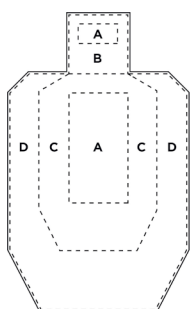

INTREPID TACTICS 100 YARD PISTOL TARGET

Targets are standard IPSC size adjusted for shooting from 5 yards

100 yards @ 5 yards

INTREPID
TACTICS

Visit IntrepidTactics.com for more targets and drills