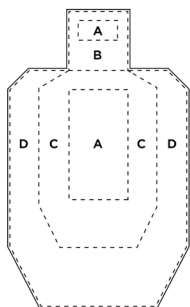

INTREPID TACTICS 100 YARD PISTOL TARGET

Targets are standard IPSC size adjusted for shooting from 5 yards

100 yards @ 5 yards

INTREPID
TACTICS

Visit IntrepidTactics.com for more targets and drills