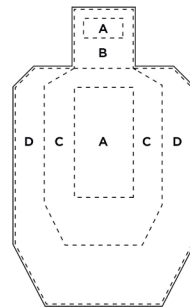

INTREPID TACTICS 100 YARD PISTOL TARGET

Targets are standard IPSC size adjusted for shooting from 5 yards

100 yards @ 5 yards

INTREPID
TACTICS

Visit IntrepidTactics.com for more targets and drills