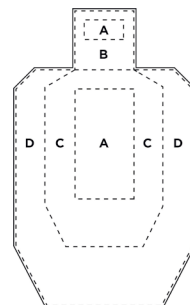

INTREPID TACTICS 100 YARD PISTOL TARGET

Targets are standard IPSC size adjusted for shooting from 5 yards

100 yards @ 5 yards

INTREPID
TACTICS

Visit IntrepidTactics.com for more targets and drills