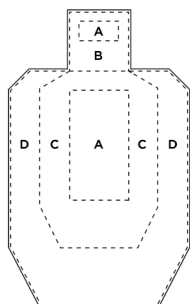

INTREPID TACTICS 100 YARD PISTOL TARGET

Targets are standard IPSC size adjusted for shooting from 5 yards

100 yards @ 5 yards

INTREPID
TACTICS

Visit IntrepidTactics.com for more targets and drills