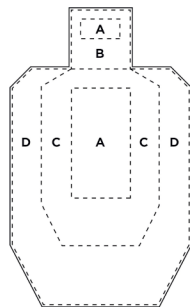

INTREPID TACTICS 100 YARD PISTOL TARGET

Targets are standard IPSC size adjusted for shooting from 5 yards

100 yards @ 5 yards

INTREPID
TACTICS

Visit IntrepidTactics.com for more targets and drills