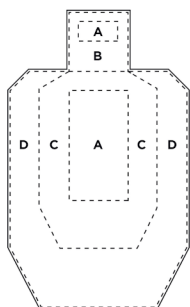

INTREPID TACTICS 100 YARD PISTOL TARGET

Targets are standard IPSC size adjusted for shooting from 5 yards

100 yards @ 5 yards

INTREPID
TACTICS

Visit IntrepidTactics.com for more targets and drills