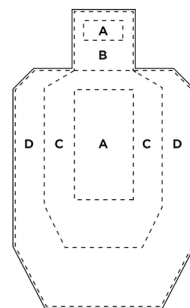

INTREPID TACTICS 100 YARD PISTOL TARGET

Targets are standard IPSC size adjusted for shooting from 5 yards

100 yards @ 5 yards

INTREPID
TACTICS

Visit IntrepidTactics.com for more targets and drills