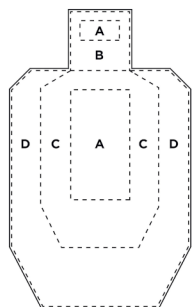

INTREPID TACTICS 100 YARD PISTOL TARGET

Targets are standard IPSC size adjusted for shooting from 5 yards

100 yards @ 5 yards

INTREPID
TACTICS

Visit IntrepidTactics.com for more targets and drills