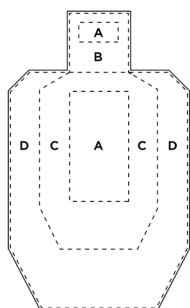

INTREPID TACTICS 100 YARD PISTOL TARGET

Targets are standard IPSC size adjusted for shooting from 5 yards

100 yards @ 5 yards

INTREPID
TACTICS

Visit IntrepidTactics.com for more targets and drills