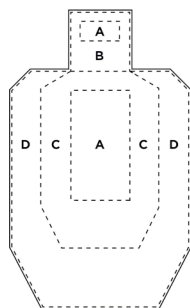

INTREPID TACTICS 100 YARD PISTOL TARGET

Targets are standard IPSC size adjusted for shooting from 5 yards

100 yards @ 5 yards

INTREPID
TACTICS

Visit IntrepidTactics.com for more targets and drills