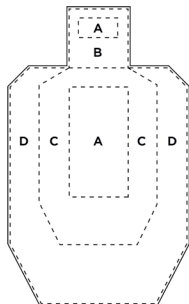

INTREPID TACTICS 100 YARD PISTOL TARGET

Targets are standard IPSC size adjusted for shooting from 5 yards

100 yards @ 5 yards

INTREPID
TACTICS

Visit IntrepidTactics.com for more targets and drills