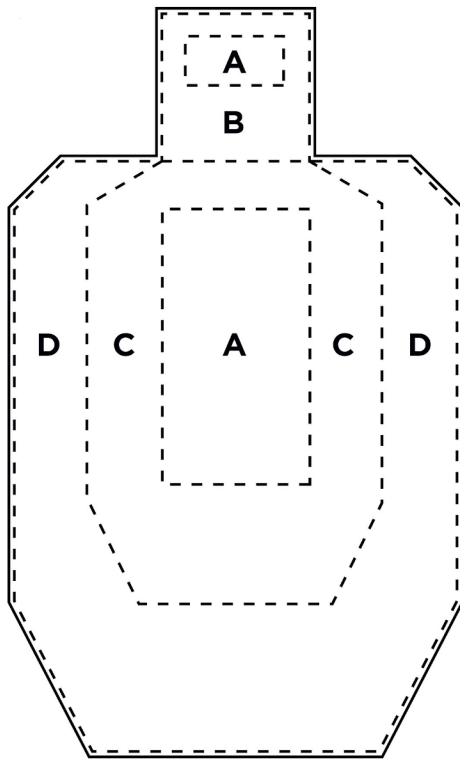

# Intrepid Tactics 40 yard Dicken Drill Target

Targets are standard IPSC size adjusted for shooting from 5 yards

INTREPID  
TACTICS

Visit [IntrepidTactics.com](http://IntrepidTactics.com) for more targets and drills

INTREPID  
TACTICS