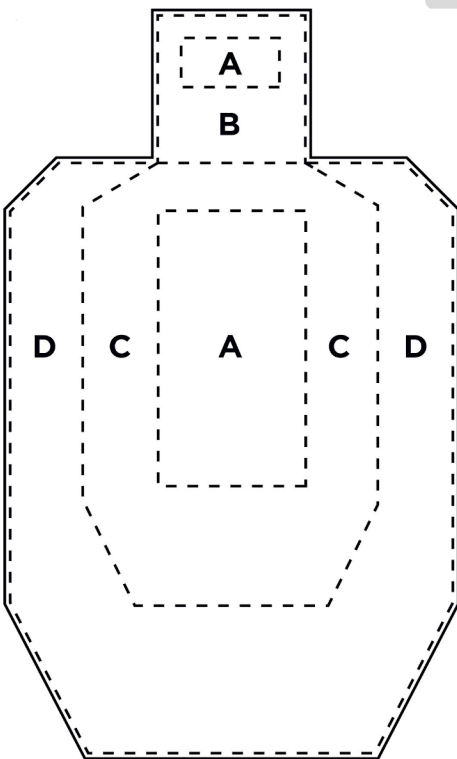

# Intrepid Tactics 40 yard Dicken Drill Target

Targets are standard IPSC size adjusted for shooting from 5 yards

INTREPID  
TACTICS

Visit [IntrepidTactics.com](http://IntrepidTactics.com) for more targets and drills

INTREPID  
TACTICS