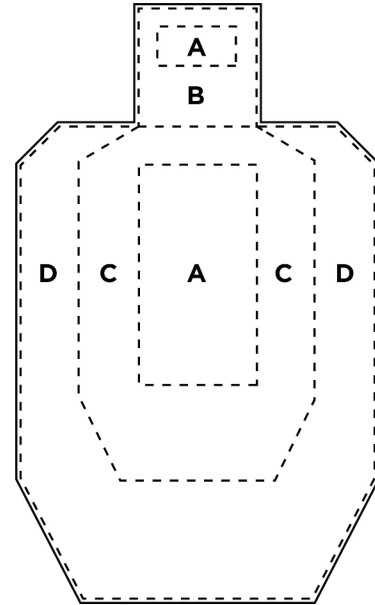

INTREPID TACTICS 25 to 100 YARD PISTOL TARGET

Targets are standard IPSC size adjusted for shooting from 5 yards

25 yards @ 5 yards

50 yards @ 5 yards

75 yards @ 5 yards

100 yards @ 5 yards