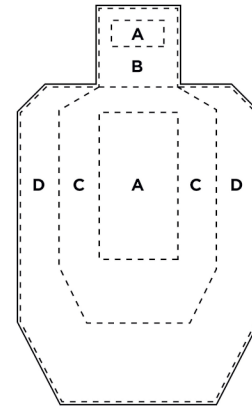

INTREPID TACTICS 25 to 100 YARD PISTOL TARGET

Targets are standard IPSC size adjusted for shooting from 5 yards

25 yards @ 5 yards

50 yards @ 5 yards

75 yards @ 5 yards

100 yards @ 5 yards